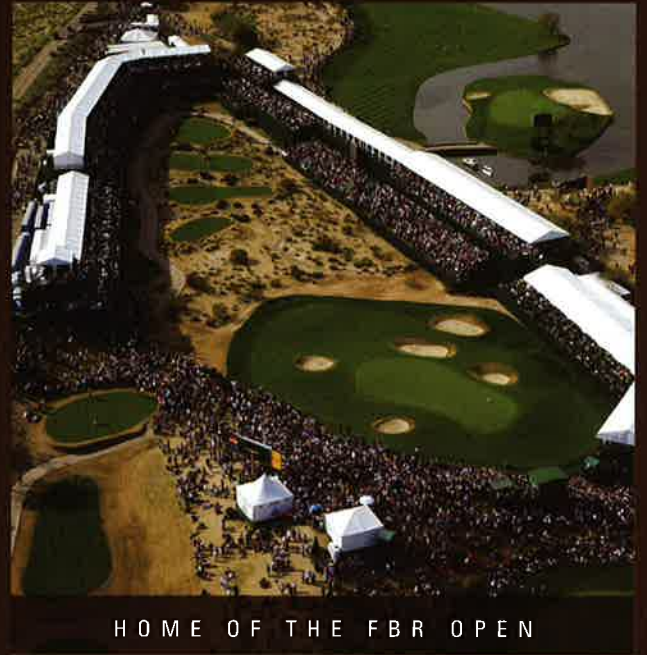

TPC SCOTTSDALE

A PGA TOUR EXPERIENCE

TPC SCOTTSDALE

A PGA TOUR EXPERIENCE

TPC Scottsdale Awards(1997 - 2008 Awards)

Travel & Leisure Golf named TPC Scottsdale "One of the World's best golf resorts"

Golf Digest "Four 1/2 Star Award Winner for Places to Play" in America

Conde Nast Magazine ranks TPC of Scottsdale as "One of the Top 50 Golf Resort destinations in North America"

Golf Digest ranks TPC of Scottsdale in the "Top 10 Public Courses in Arizona"

Golfer Magazine ranks TPC of Scottsdale in the "Top 100 Golf Resorts in the World"

Desert Golf Magazine rated TPC of Scottsdale - Stadium course as "#1 Resort Course in Arizona"

Golf World Business ranks TPC Stadium Golf Shop as "Top 100 Golf Shops in America" for the 17th consecutive year

Sports Illustrated chose #16 hole in the "Top 4 Most Exciting Par-3's on the PGA Tour"

Links Magazine ranks TPC of Scottsdale as "Arizona's #1 ranked course for protecting the environment"

Certified by the Audubon Society as Audubon Cooperative Sanctuary for the 20th straight year.

Tom Weiskopf & Jay Morrish Architects

HOME OF THE FBR OPEN

STADIUM COURSE

17020 North Hayden Road | 480-585-4334 | 888-400-4001
tpc.com/scottsdale

Please check with golf staff for daily hole location number.